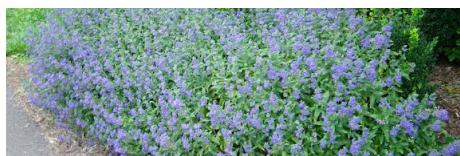

CARYOPTERIS X CLANDONENSIS 'BLUE MIST'

Blue Mist Spirea

Attracts Butterflies, Attracts Bees, Deer Resistant, Shrub, Attracts Hummingbirds